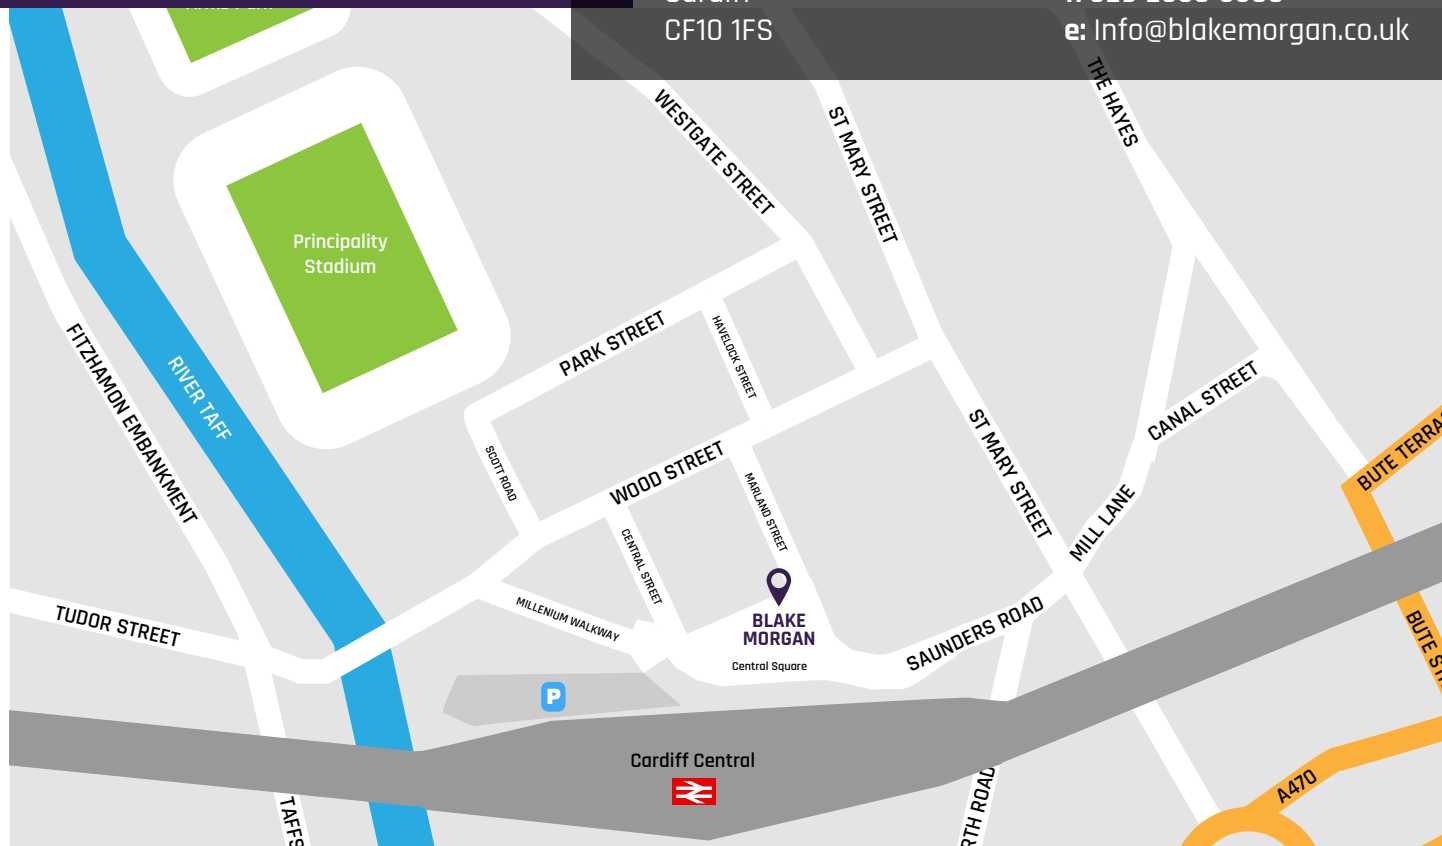

How to find us

Cardiff Office

One Central Square
Cardiff
CF10 1FS

t: 029 2068 6000
f: 029 2068 6380
e: Info@blakemorgan.co.uk

Welcome to the Blake Morgan Cardiff office. In this guide you will get a quick overview of where we are and how you can reach us. We look forward to welcoming you.

Train and bus stations

The nearest train station is Cardiff Central - 200 yards.

The nearest bus station is Wood Street - approximately two minute walk.

Car parking

We have a limited number of parking spaces available for the use of our clients however these do need to be reserved in advance.

Please contact our Front of House Team on 029 2068 6000 or by email at cardiff.reception@blakemorgan.co.uk.

The next nearest available parking is NCP Cardiff Central Station (approximately 2 minute walk).

Directions by car

Via the M4 West:

Keep left at the fork to continue on A48(M); follow signs for Cardiff (E&S). Continue onto Eastern Avenue/A48. Take A470 ramp to City Centre M4. Take second exit for North Road/A470 via the ramp to City Centre. Continue onto Kingsway/A4161. Turn left onto Lower Cathedral Rd/A4119. Turn left onto Despenser Street. Follow road into Fitzhamon Embankment and then Wood Street to Central Square.

Via the M5 South:

Follow signs for Cardiff. At junction 8, exit toward M50. Take second exit onto M50. Take first exit onto and follow A40/A449. Continue onto exit 24 and merge onto M4. Follow directions from M4 West above.

Offices in:

London
Cardiff
Reading
Oxford
Southampton

@BlakeMorganLLP

Blake Morgan LLP

info@blakemorgan.co.uk

blakemorgan.co.uk

0238 085 7047

BLAKE
MORGAN