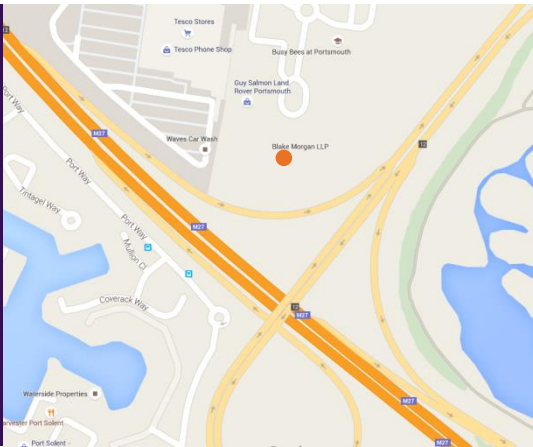

HOW TO FIND US: PORTSMOUTH OFFICE

PORTSMOUTH HARBOUR COURT

COMPASS ROAD
NORTH HARBOUR
PORTSMOUTH
PO6 4ST

Tel: 023 9222 1122
Fax: 0844 620 3403
info@blakemorgan.co.uk

Welcome to the Blake Morgan Portsmouth office. In this guide you will get a quick overview of where we are and how you can reach us. We look forward to welcoming you.

TRAIN AND BUS STATIONS

The nearest train station is Cosham – 1.6 miles.

The nearest bus station is Portchester - approximately 30 minute walk.

CAR PARKING

Car parking for visitors is provided with allocated spaces at the front of the building directly in front of the main entrance and those adjacent to the Guy Salmon hedge.

RECEPTION

On arrival all visitors are asked to sign in at reception and provide their car registration where appropriate. This is so we are aware of your presence and we comply with our safety procedures.

DIRECTIONS BY CAR

Via the A27 East:

- Follow signs for Portsmouth
- Take the A3(N) / A3(S) exit toward Cosham / Hilsea
- Follow signs for M275 / M27 / A3 / A27
- Follow road for 1.3 miles
- Turn left onto Compass Road

Via the M3 South:

- Follow M3(S) for Southampton / Winchester / Andover
- Continue onto M27
- Exit at junction 12 for A27 to Paulsgrove / Cosham / Hilsea
- Keep left following signs for Superstore and Business Parks for 0.2 miles
- Merge onto Southampton Road / A27
- Turn left onto Compass Road