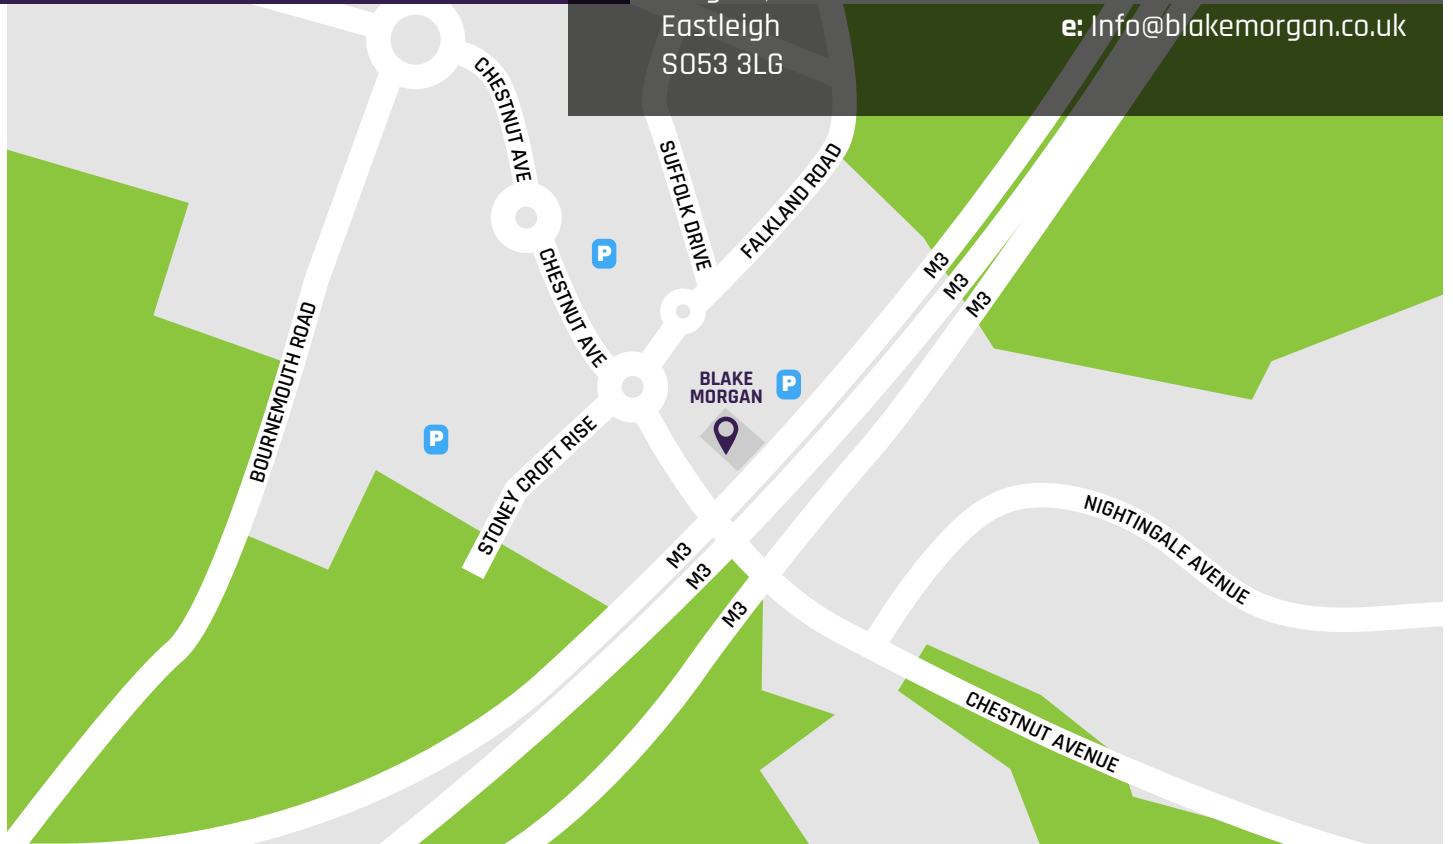

How to find us

Southampton Office

New Kings Court
Tollgate, Chandler's Ford
Eastleigh
SO53 3LG

t: 023 8090 8090
f: 0844 620 3401
e: Info@blakemorgan.co.uk

Welcome to the Blake Morgan Southampton office. In this guide you will get a quick overview of where we are and how you can reach us. We look forward to welcoming you.

Train and bus stations

The nearest train station is Chandler's Ford (1.5 miles) or Southampton Airport Parkway (1.9 miles).

The nearest bus station is in the High Street, Eastleigh (approximately 30 minute walk).

Car parking

The visitor car park is signposted. Visitors will be asked for their car registration upon arrival by the security guard.

Reception

On arrival all visitors are asked to sign in with the security guard and provide their car registration where appropriate. This is so we are aware of your presence and we comply with our safety procedures. Visitors will then be directed to reception.

Directions by car

Via the M40 and A34 South:

M40 (S) at J9, take the A41/A34 exit. Take 3rd exit onto A34 and continue for 62.6 miles.

Take 3rd exit onto M3 ramp and merge onto M3.

At J13, take A335 exit to Eastleigh.

Left onto Falkland Rd then 1st exit onto Tollgate.

Right to stay on Tollgate for 200 feet.

Turn left for 95 feet then right for 46 feet.

Via the M27 North:

M27 (N) at J5, take the A335 exit to Southampton.

Take 3rd exit then slight right onto Stoneham Lane.

Take 1st exit onto Chestnut Avenue.

Take 4th exit onto Tollgate.

Turn right for 95 feet then right for 46 feet.

Offices in:

London
Cardiff
Reading
Oxford
Southampton

@BlakeMorganLLP

Blake Morgan LLP

info@blakemorgan.co.uk

blakemorgan.co.uk

0238 085 7047

BLAKE
MORGAN